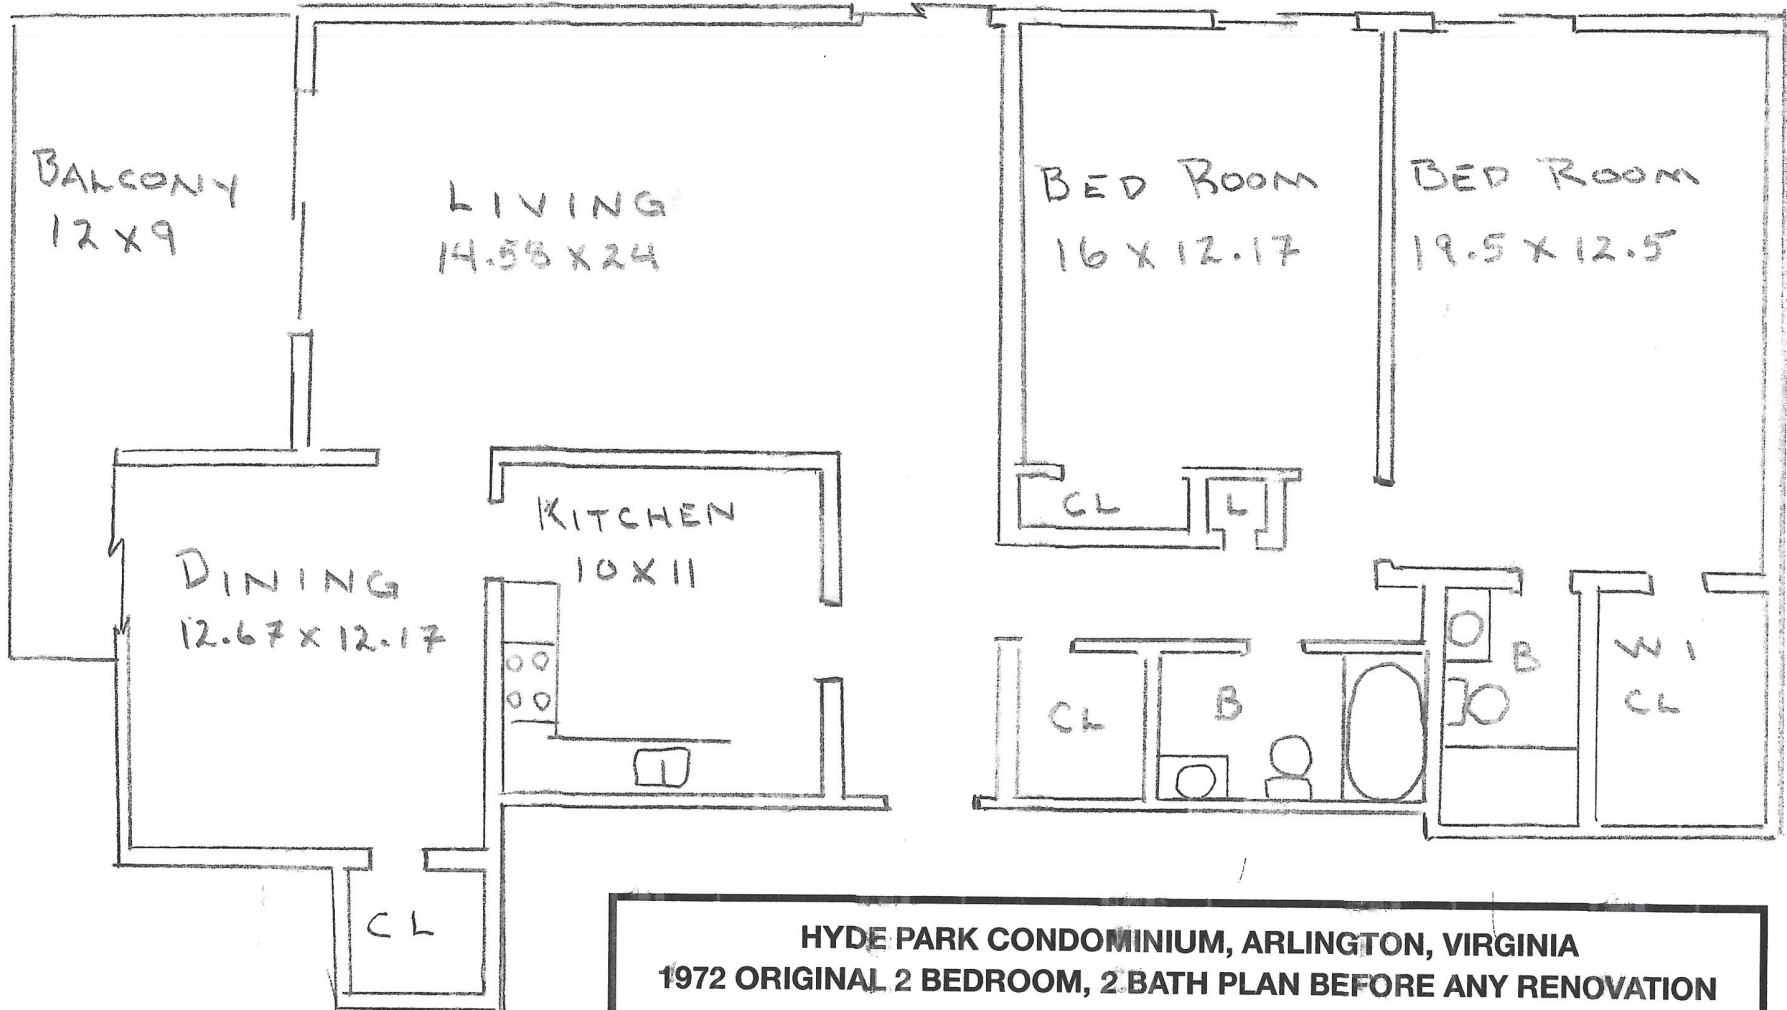

TIER 24

**HYDE PARK CONDOMINIUM, ARLINGTON, VIRGINIA
1972 ORIGINAL 2 BEDROOM, 2 BATH PLAN BEFORE ANY RENOVATION
TIER 24 FACES OUR LANDSCAPED ENTRANCE & HENDERSON ROAD**