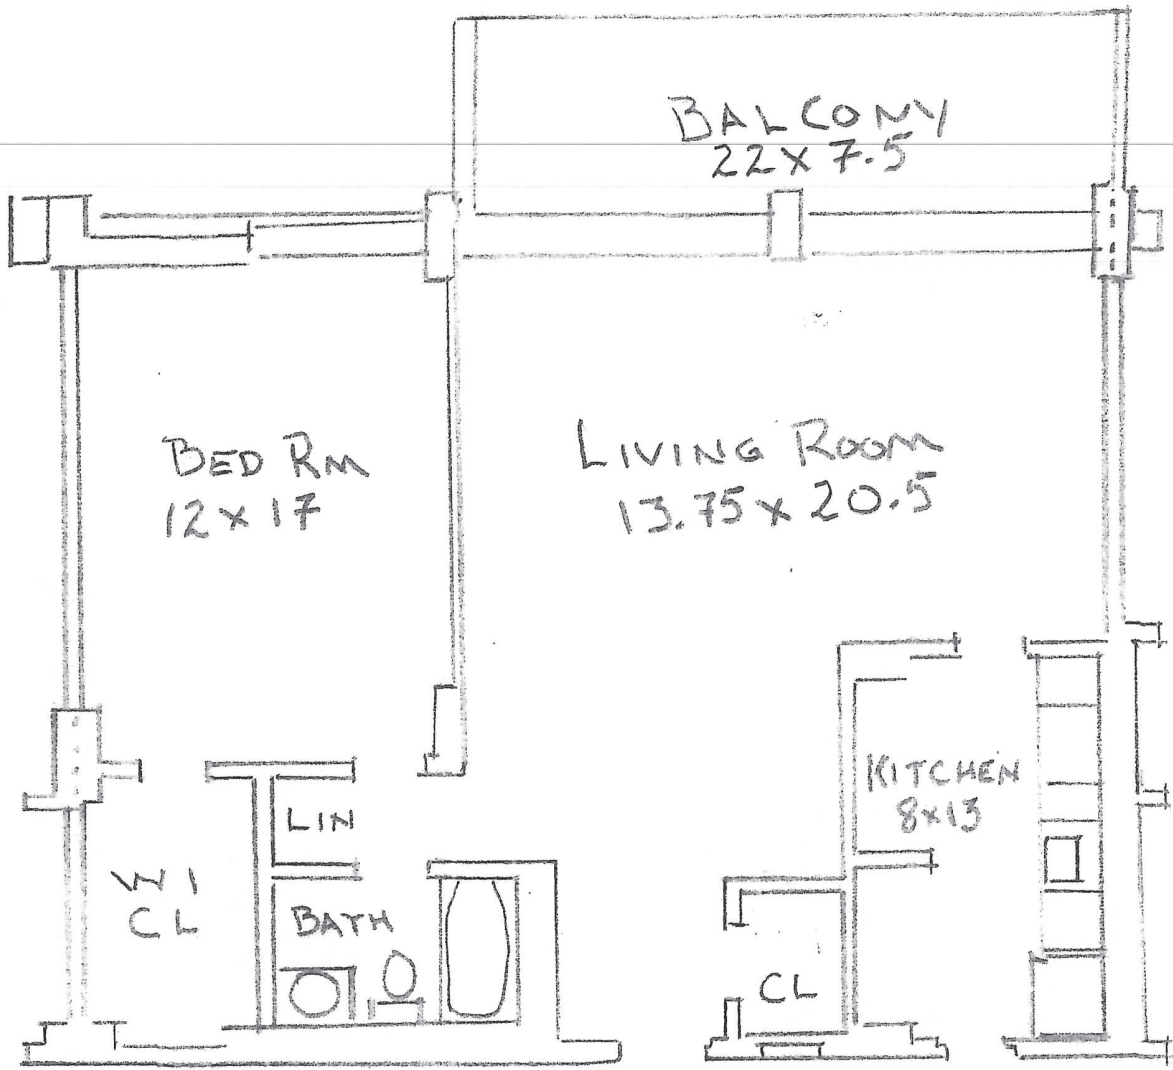

TIERS 1, 7, 12, 16, 25, 27

**HYDE PARK CONDOMINIUM
ARLINGTON, VIRGINIA**

**1972 ORIGINAL FLOOR PLAN
ONE BEDROOM
BEFORE ANY RENOVATION**

**TIER 1, 25, & 27 FACE OUR
LANDSCAPED ENTRANCE**

**TIER 7 FACES OUR POOL & THE
SUNSET**

**TIERS 12 & 16 FACE OUR TREED
PLAZA & BALLSTON**