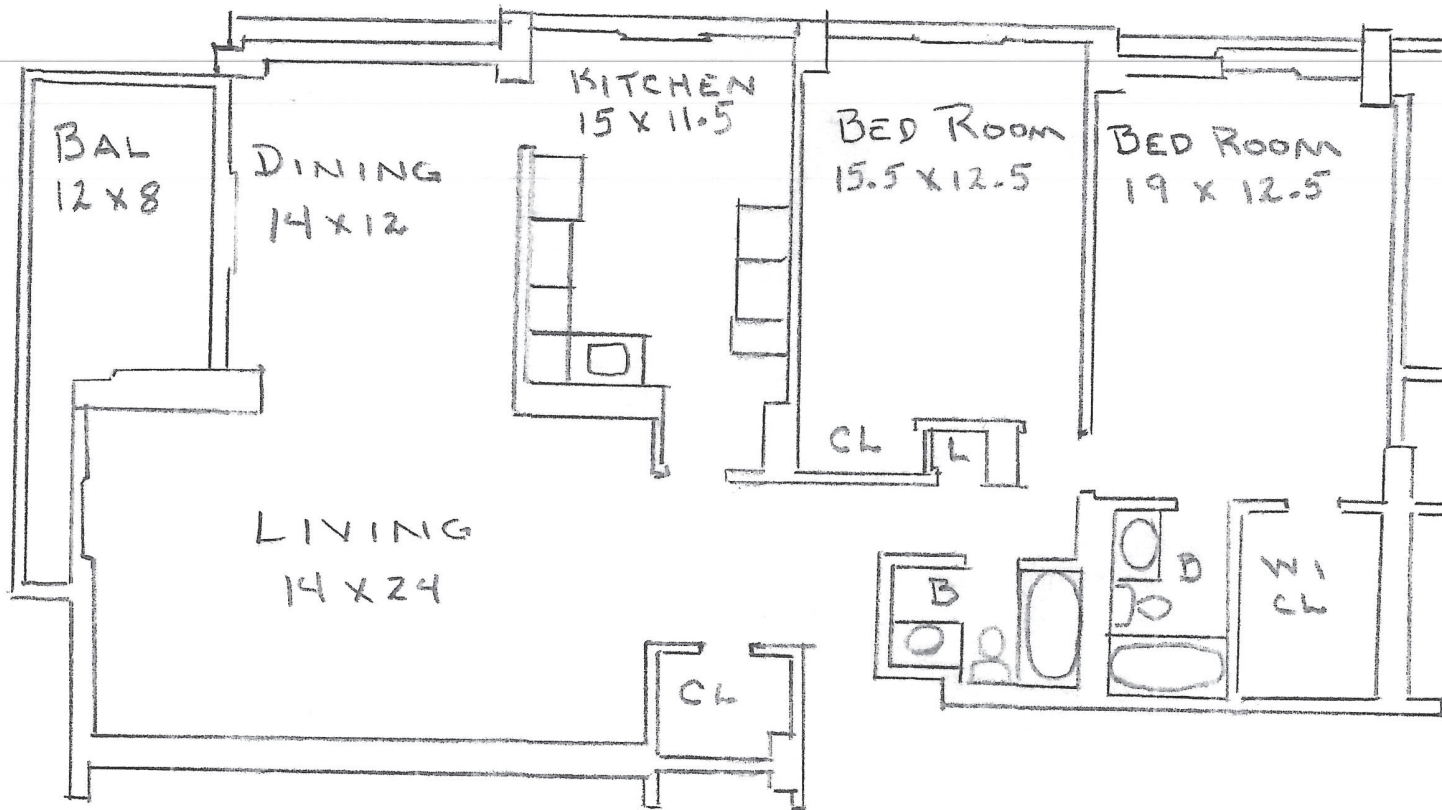

TIER 19

**HYDE PARK CONDOMINIUM, ARLINGTON, VIRGINIA
1972 ORIGINAL 2 BEDROOM, 2 BATH PLAN BEFORE ANY RENOVATION**

TIER 19 FACES OUR PLAZA, THE BALLSTON HIGHRISES. & WASHINGTON