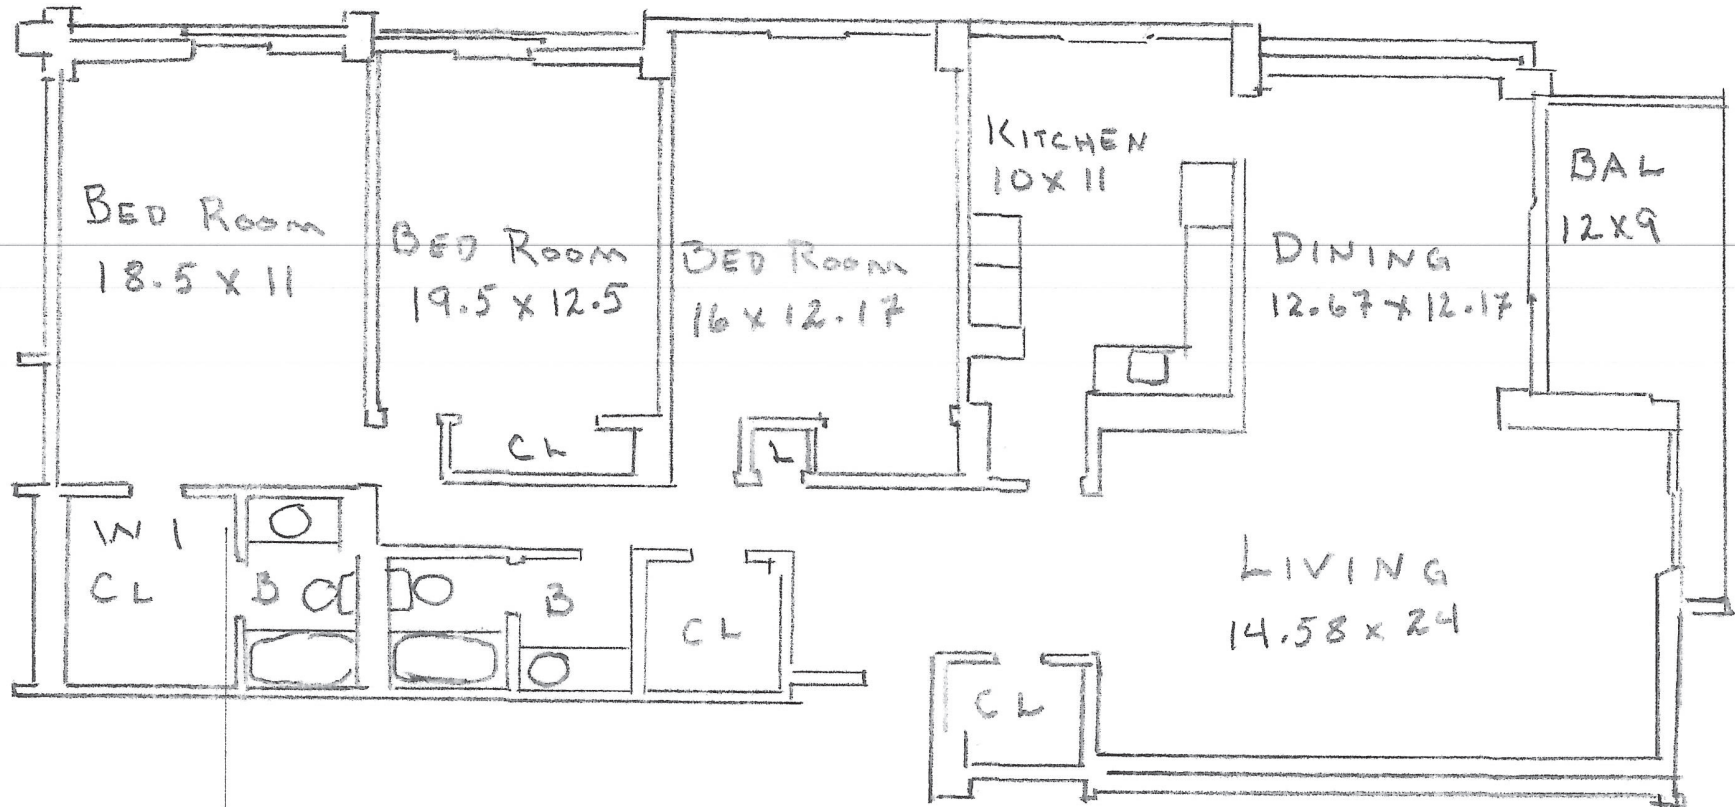

TIER 10

**HYDE PARK CONDOMINIUM, ARLINGTON, VIRGINIA  
1972 ORIGINAL 3 BEDROOM, 2 BATH PLAN BEFORE ANY RENOVATION**

**TIER 10 IS THE ONLY TIER WITH THREE BEDROOMS. THIS CORNER UNIT FACES THE POOL,  
COMMUNITY GARDEN & BALLSTON HIGHRISES.**